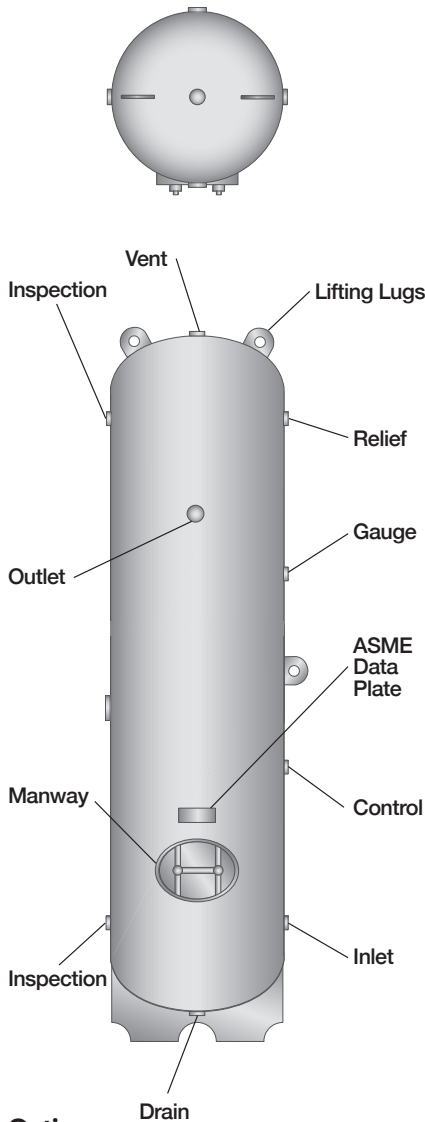

Vertical Air Receiver

Options

- » Tank Support Systems:
- » Horizontal - UL Saddles
- » Vertical - Ring Bases, Angle Legs
  12" X 16" minimum elliptical manway

All Highland Tank storage tank drawings are available for viewing or downloading in PDF or AutoCAD DXF format at highlandtank.com