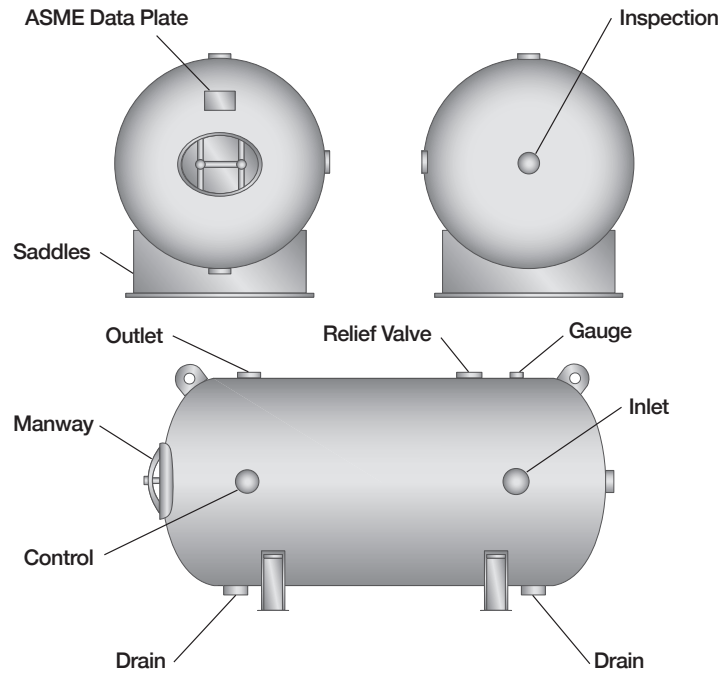

Horizontal Air Receiver

Airflow Capacity	Recommended Receiver Volume				
	CFM	m³/hr.	ft.³	Gallons	m³
100		170	13	100	0.4
200		340	27	200	0.8
300		510	40	300	1.1
400		680	54	400	1.5
500		850	67	500	1.9
750		1,275	101	750	2.9
1,000		1,700	134	1,000	3.8
1,500		2,550	201	1,500	5.7
2,000		3,400	268	2,000	7.6
3,000		5,100	402	3,000	11.4
4,000		6,800	536	4,000	15.2
5,000		8,500	670	5,000	19.0
7,500		12,750	1,005	7,500	28.5
10,000		17,000	1,340	10,000	38.0

Highland Tank®

Stoystown, PA
One Highland Road
Stoystown, PA 15563-0338
814.893.5701

Manheim, PA
4535 Elizabethtown Road
Manheim, PA 17545-9410
717.664.0600

Watervliet, NY
958 19th Street
Watervliet, NY 12189-1752
518.273.0801

Greensboro, NC
2700 Patterson Street
Greensboro, NC 27407-2317
336.218.0801

Lebanon, PA
2225 Chestnut Street
Lebanon, PA 17042-2504
717.664.0602

Friedens, PA
1510 Stoystown Road
Friedens, PA 15541-7402
814.443.6800

Clarkston, MI
4701 White Lake Road
Clarkston, MI 48346-2554
248.625.8700

Mancelona, MI
9517 Lake Street
Mancelona, MI 49659-7968
231.587.8412

PROUDLY MADE IN AMERICA