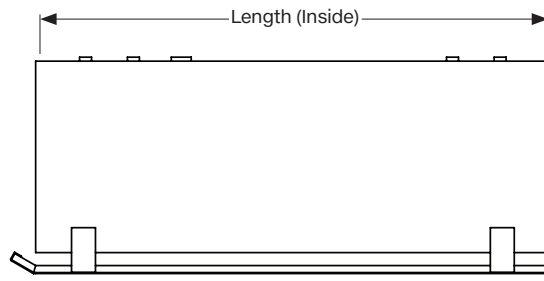

Two skid styles:

- Small skids for tanks up to 1,500 gallons with runners fabricated from steel angle
- Large skids with runners made from steel pipe

A wide array of options and accessories is also available. Designed, engineered and pre-fit ladders, platforms and walkways are available to customize a skid tank to your specific needs. These options can be fitted to the inside and outside of the dike and the outside of the tank.

reliable steel storage

with portability

Light Duty Skids

Heavy Duty Skids

Volume Gallons	Dimensions	
	Diameter	Length
185	3'-2"	3'-4"
240	3'-2"	4'-0"
300	3'-2"	5'-0"
500	4'-0"	5'-5"
1,000	4'-0"	10'-9"
1,000	5'-4"	6'-0"
1,500	5'-4"	9'-0"
2,000	5'-4"	12'-0"
2,500	5'-4"	15'-0"
3,000	5'-4"	18'-0"
4,000	5'-4"	24'-0"
4,000	6'-0"	19'-0"
4,000	8'-0"	10'-8"