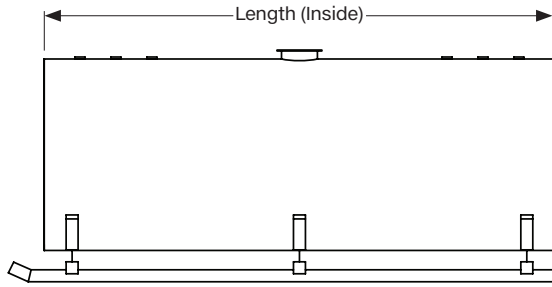

Two skid styles:

- Small skids for tanks up to 1,500 gallons with runners fabricated from steel angle
- Large skids with runners made from steel pipe

A wide array of options and accessories is also available. Designed, engineered and pre-fit ladders, platforms and walkways are available to customize a skid tank to your specific needs. These options can be fitted to the inside and outside of the dike and the outside of the tank.

reliable steel storage

with portability

Light Duty Skids

Heavy Duty Skids

Volume Gallons	Dimensions	
	Diameter	Length
185	3'-2"	3'-4"
240	3'-2"	4'-0"
300	3'-2"	5'-0"
500	4'-0"	5'-5"
1,000	4'-0"	10'-9"
1,000	5'-4"	6'-0"
1,500	5'-4"	9'-0"
2,000	5'-4"	12'-0"
2,500	5'-4"	15'-0"
3,000	5'-4"	18'-0"
4,000	5'-4"	24'-0"
4,000	6'-0"	19'-0"
4,000	8'-0"	10'-8"