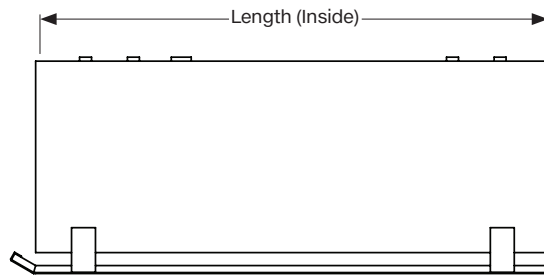

### Two skid styles:

- Small skids for tanks up to 1,500 gallons with runners fabricated from steel angle
- Large skids with runners made from steel pipe

A wide array of options and accessories is also available. Designed, engineered and pre-fit ladders, platforms and walkways are available to customize a skid tank to your specific needs. These options can be fitted to the inside and outside of the dike and the outside of the tank.

reliable steel storage

with portability

Light Duty Skids

Heavy Duty Skids

Volume Gallons	Dimensions Diameter	Length
185	3'-2"	3'-4"
240	3'-2"	4'-0"
300	3'-2"	5'-0"
500	4'-0"	5'-5"
1,000	4'-0"	10'-9"
1,000	5'-4"	6'-0"
1,500	5'-4"	9'-0"
2,000	5'-4"	12'-0"
2,500	5'-4"	15'-0"
3,000	5'-4"	18'-0"
4,000	5'-4"	24'-0"
4,000	6'-0"	19'-0"
4,000	8'-0"	10'-8"