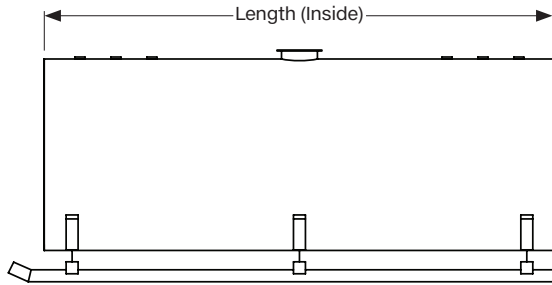

### Two skid styles:

- Small skids for tanks up to 1,500 gallons with runners fabricated from steel angle
- Large skids with runners made from steel pipe

A wide array of options and accessories is also available. Designed, engineered and pre-fit ladders, platforms and walkways are available to customize a skid tank to your specific needs. These options can be fitted to the inside and outside of the dike and the outside of the tank.

reliable steel storage

with portability

Light Duty Skids

Heavy Duty Skids

Volume Gallons	Dimensions Diameter	Length
185	3'-2"	3'-4"
240	3'-2"	4'-0"
300	3'-2"	5'-0"
500	4'-0"	5'-5"
1,000	4'-0"	10'-9"
1,000	5'-4"	6'-0"
1,500	5'-4"	9'-0"
2,000	5'-4"	12'-0"
2,500	5'-4"	15'-0"
3,000	5'-4"	18'-0"
4,000	5'-4"	24'-0"
4,000	6'-0"	19'-0"
4,000	8'-0"	10'-8"