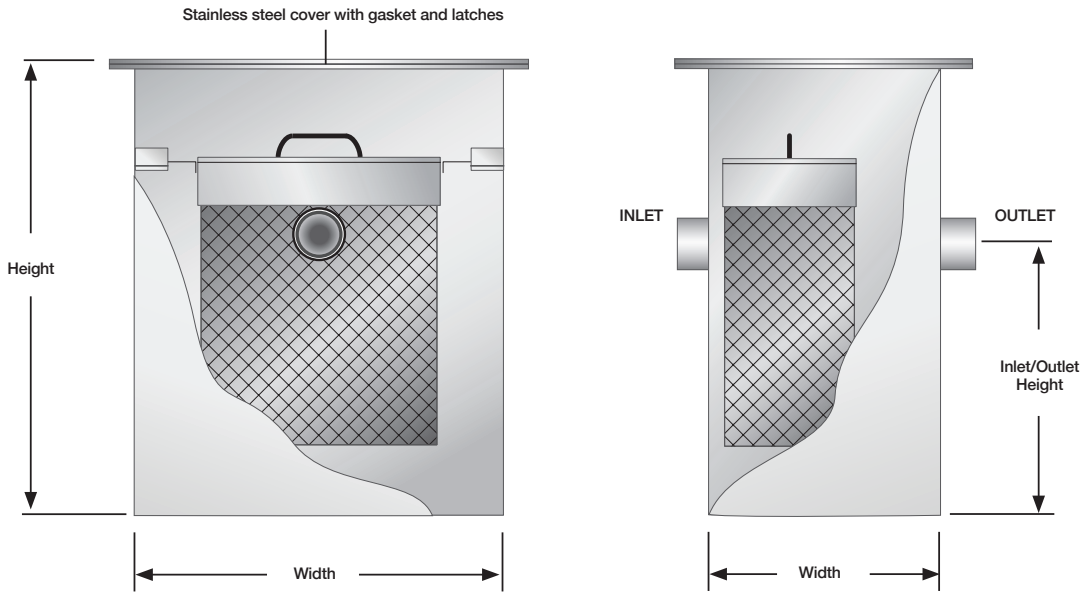

grease interceptors

INLET**in-line strainer baskets****HT-2808****PRODUCT DETAILS**

In-Line Strainer Baskets (ISB) are relatively small for installation under a pot or dishwasher pre-rinse sinks. ISB are available in many standard sizes to be used in conjunction with our automatic and manual grease interceptors as a reliable pre-treatment device.

In-Line Strainer Baskets are required by many sewer authorities and are mandated by the Washington Suburban Sanitary Commission (WSSC) where grease interceptors are installed.

*Economical
& Effective
Pretreatment*

Advantages

- » Removes nearly 100% of the solid food waste from FSE drains
- » Constructed of durable stainless steel and other corrosion resistant materials
- » Easily accessible for maintenance and cleaning
- » Saves money on water & electricity
- » Eliminates costs of cleaning pipes and/or holding tanks
- » Helps keep the grease interceptor clean and minimizes pumpout frequency
- » Available in many standard sizes - custom manufacturing to meet your needs is also available

Model	Capacity	Length	Dimensions Width	Height	Inlet/Outlet Diameter	Inlet/Outlet Height
ISB -15		9"	12"	15.5"	2"	9"
ISB -20		9"	16"	18"	2"	9"
ISB -25		9"	16"	18"	3"	9"
ISB -25 L		9"	22"	18"	2"	6"
ISB -30		11"	17"	19"	3"	10"
ISB -35		14"	18"	26"	3"	17"
ISB -50		14"	18"	32"	4"	18"
ISB -75		15"	18"	36"	4"	22"
ISB -100		16"	20"	36"	4"	22"