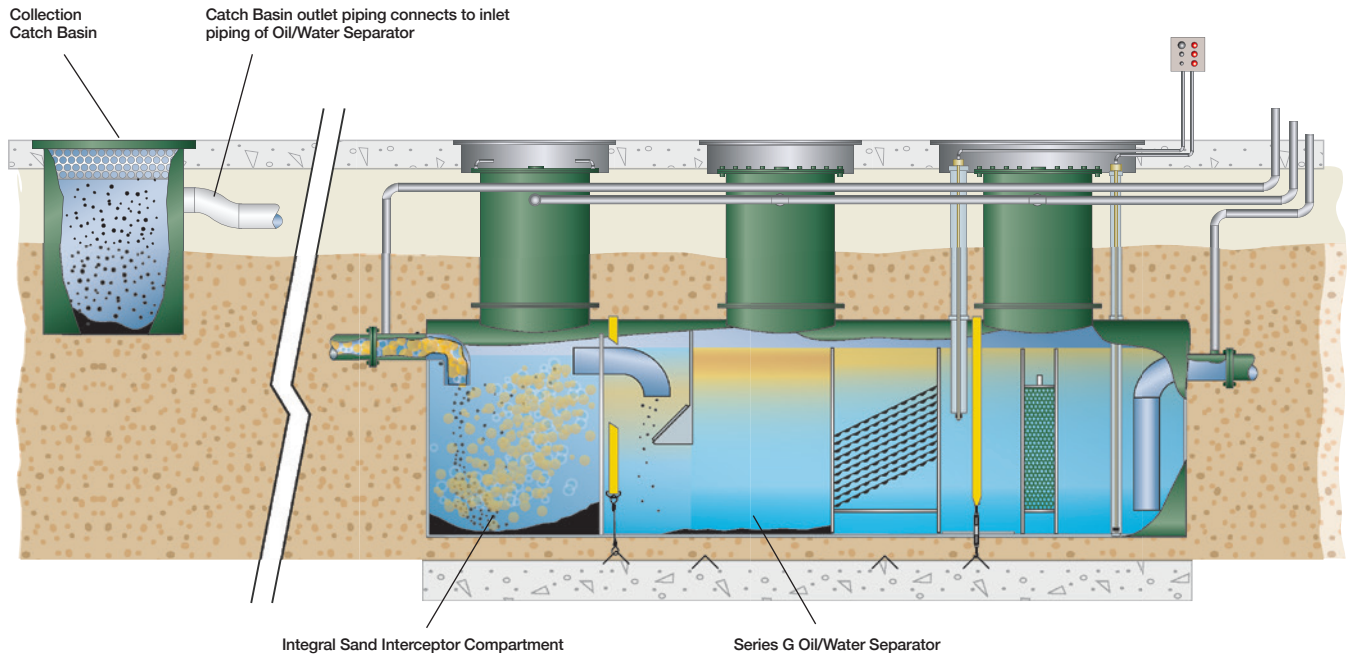

Capture Sand, Grit and Debris

Model CB	Width	Dimensions Length	Height	Outlet Diameter	Outlet Height
30	18"	18"	36"	4"	24"
55	24"	24"	36"	4"	24"
125	30"	36"	42"	6"	30"
150	36"	36"	42"	6"	30"

Highland Tank

Stoystown, PA
One Highland Road
Stoystown, PA 15563-0338
814.893.5701

Manheim, PA
4535 Elizabethtown Road
Manheim, PA 17545-9410
717.664.0600

Watervliet, NY
958 19th Street
Watervliet, NY 12189-1752
518.273.0801

Greensboro, NC
2700 Patterson Street
Greensboro, NC 27407-2317
336.218.0801

Lebanon, PA
2225 Chestnut Street
Lebanon, PA 17042-2504
717.664.0602

Friedens, PA
1510 Stoystown Road
Friedens, PA 15541-7402
814.443.6800

Clarkston, MI
4701 White Lake Road
Clarkston, MI 48346-2554
248.625.8700

Mancelona, MI
9517 Lake Street
Mancelona, MI 49659-7968
248.625.8700

PROUDLY MADE IN AMERICA