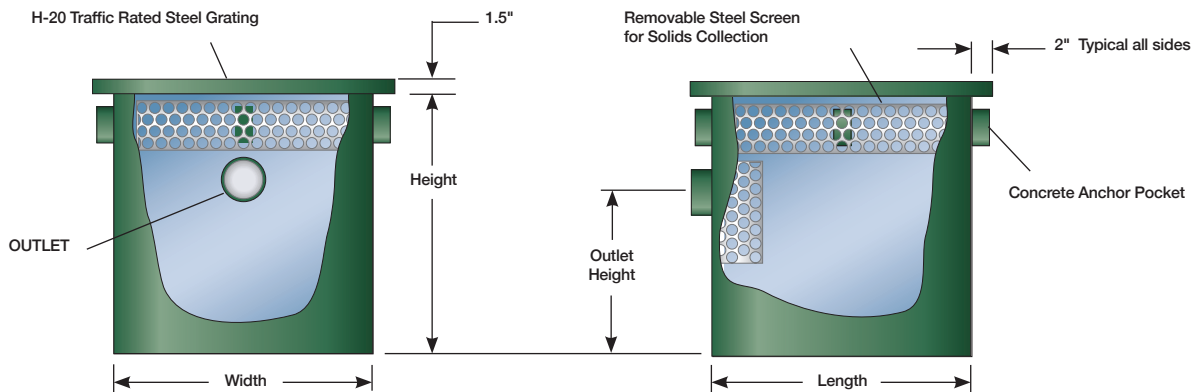

Capture Sand, Grit and Debris

Model CB	Width	Dimensions Length	Height	Outlet Diameter	Outlet Height
30	18"	18"	36"	4"	24"
55	24"	24"	36"	4"	24"
125	30"	36"	42"	6"	30"
150	36"	36"	42"	6"	30"

Highland Tank

Stoystown, PA
One Highland Road
Stoystown, PA 15563-0338
814.893.5701

Manheim, PA
4535 Elizabethtown Road
Manheim, PA 17545-9410
717.664.0600

Watervliet, NY
958 19th Street
Watervliet, NY 12189-1752
518.273.0801

Greensboro, NC
2700 Patterson Street
Greensboro, NC 27407-2317
336.218.0801

Lebanon, PA
2225 Chestnut Street
Lebanon, PA 17042-2504
717.664.0602

Friedens, PA
1510 Stoystown Road
Friedens, PA 15541-7402
814.443.6800

Clarkston, MI
4701 White Lake Road
Clarkston, MI 48346-2554
248.625.8700

Mancelona, MI
9517 Lake Street
Mancelona, MI 49659-7968
248.625.8700

PROUDLY MADE IN AMERICA